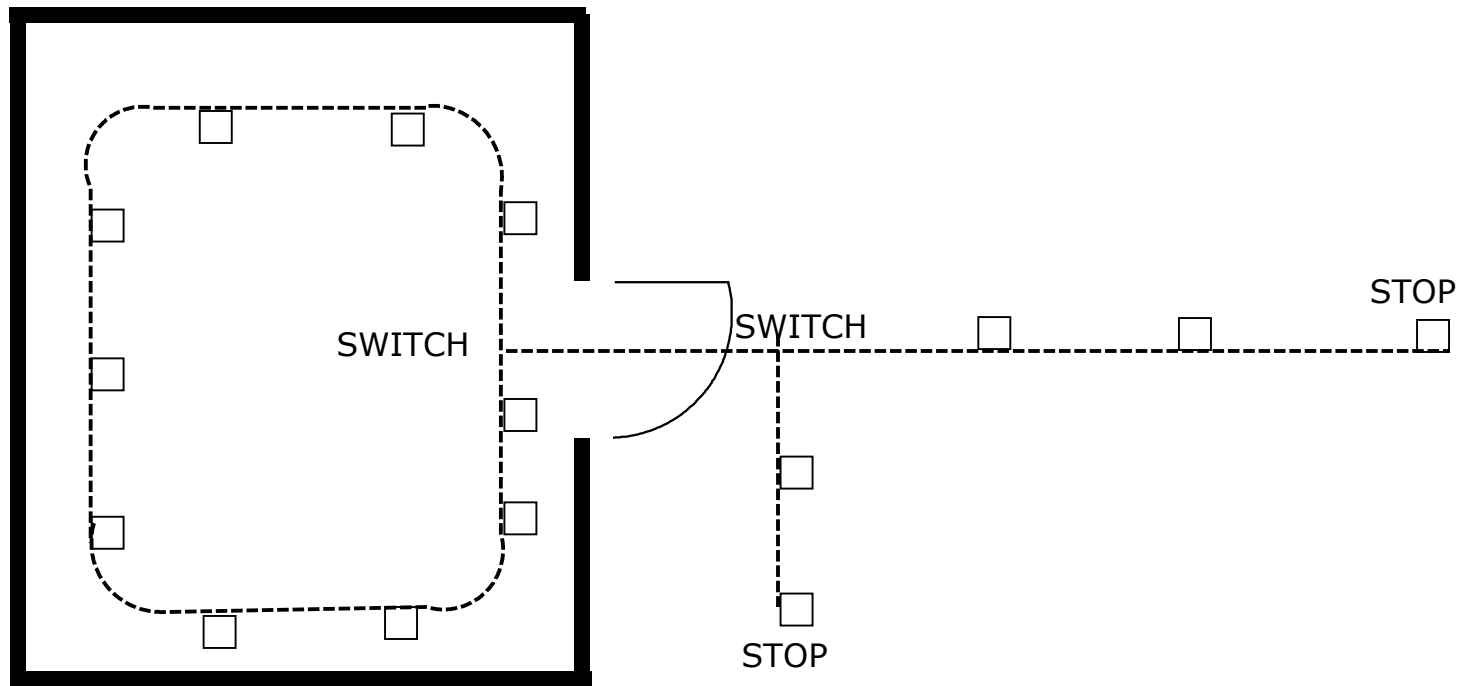

"Meat Rail Diagram"

---

Not To Scale

8 X 10 COOLER WITH INTERIOR LOOP, EXTERIOR "T" MEAT RAIL #2

8 X 10 COOLER WITH INTERIOR LOOP, AND EXTERIOR LOOP

DRIVE THRU DEER CLEANING SHED WITH STORAGE  
NOT TO SCALE