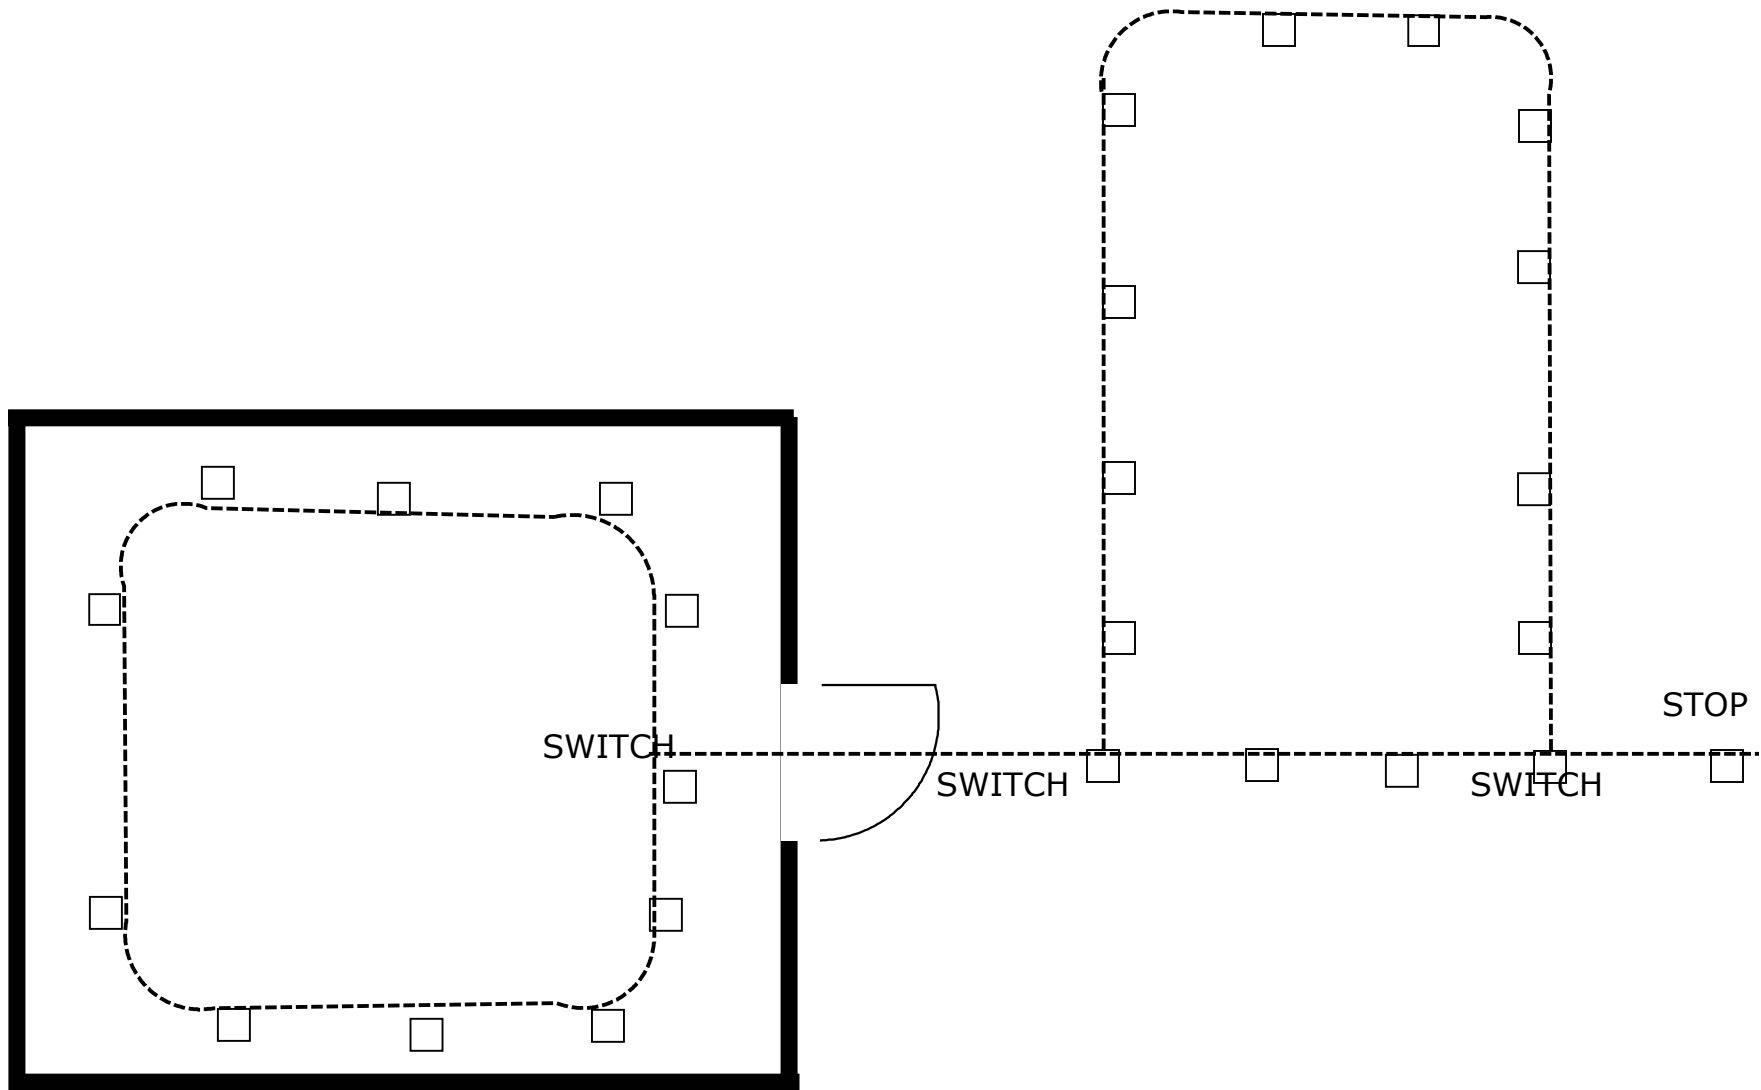

"Meat Rail Diagram"

---

Not To Scale

8 X 10 COOLER WITH INTERIOR LOOP, EXTERIOR "T" MEAT RAIL #2

8 X 10 COOLER WITH INTERIOR LOOP, AND EXTERIOR LOOP

DRIVE THRU DEER CLEANING SHED WITH STORAGE  
NOT TO SCALE