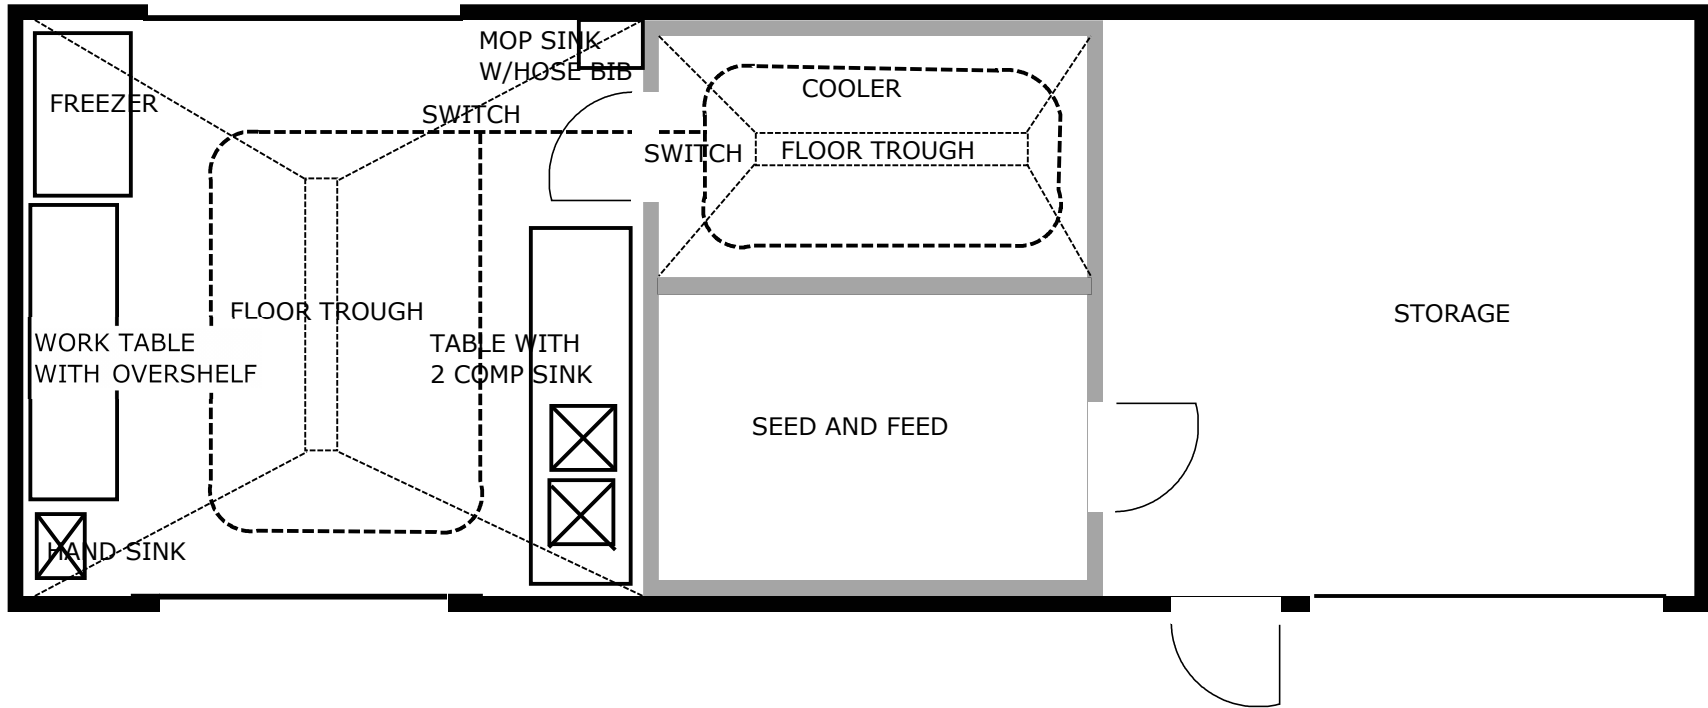

"Meat Rail Diagram"

---

Not To Scale

8 X 10 COOLER WITH INTERIOR LOOP, EXTERIOR "T" MEAT RAIL #2

8 X 10 COOLER WITH INTERIOR LOOP, AND EXTERIOR LOOP

DRIVE THRU DEER CLEANING SHED WITH STORAGE  
NOT TO SCALE